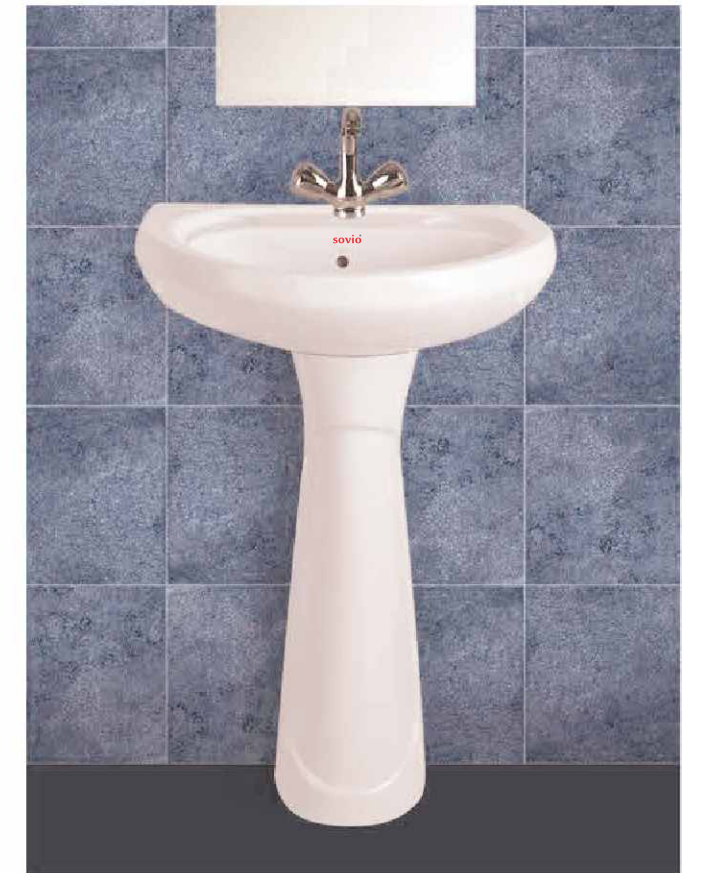

3002 - E.W.C. CONCEALED SQUARE - P/S

E.W.C. - P/S

Anglo. - P/S

WASH BASIN PEDESTAL

Dolphin Set

Stargold Set

Repose Set

Sovio Set

20"x16" Set

WASH BASIN PEDESTAL

Big Sterling Set

Sterling Set

Polo Set

Half Wall Hung Basin

Rajwadi Set

Supreme Set