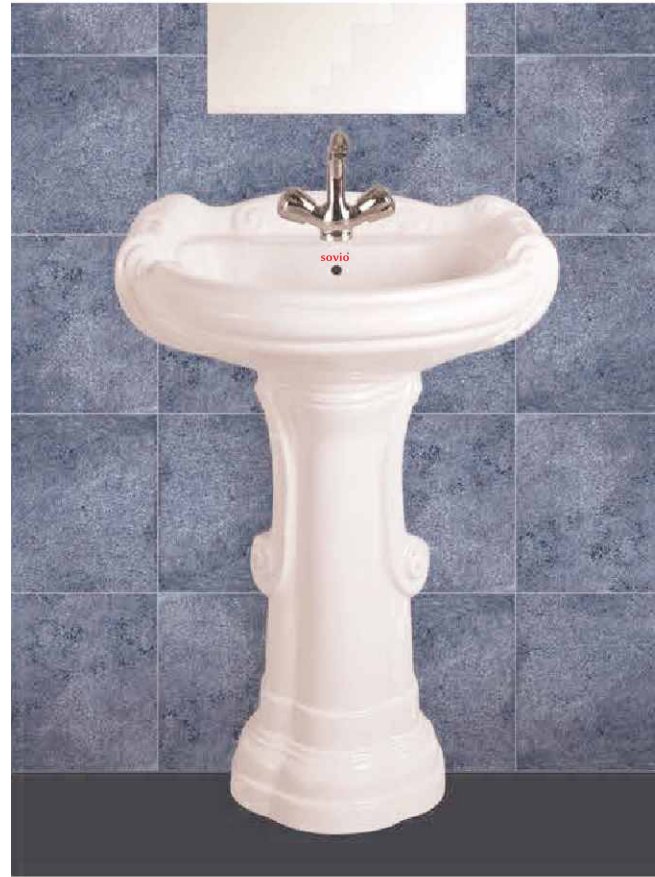

3002 - E.W.C. CONCEALED SQUARE - P/S

E.W.C. - P/S

Anglo. - P/S

WASH BASIN PEDESTAL

Dolphin Set

Stargold Set

Repose Set

Sovio Set

20"x16" Set

WASH BASIN PEDESTAL

Big Sterling Set

Sterling Set

Polo Set

Half Wall Hung Basin

Rajwadi Set

Supreme Set